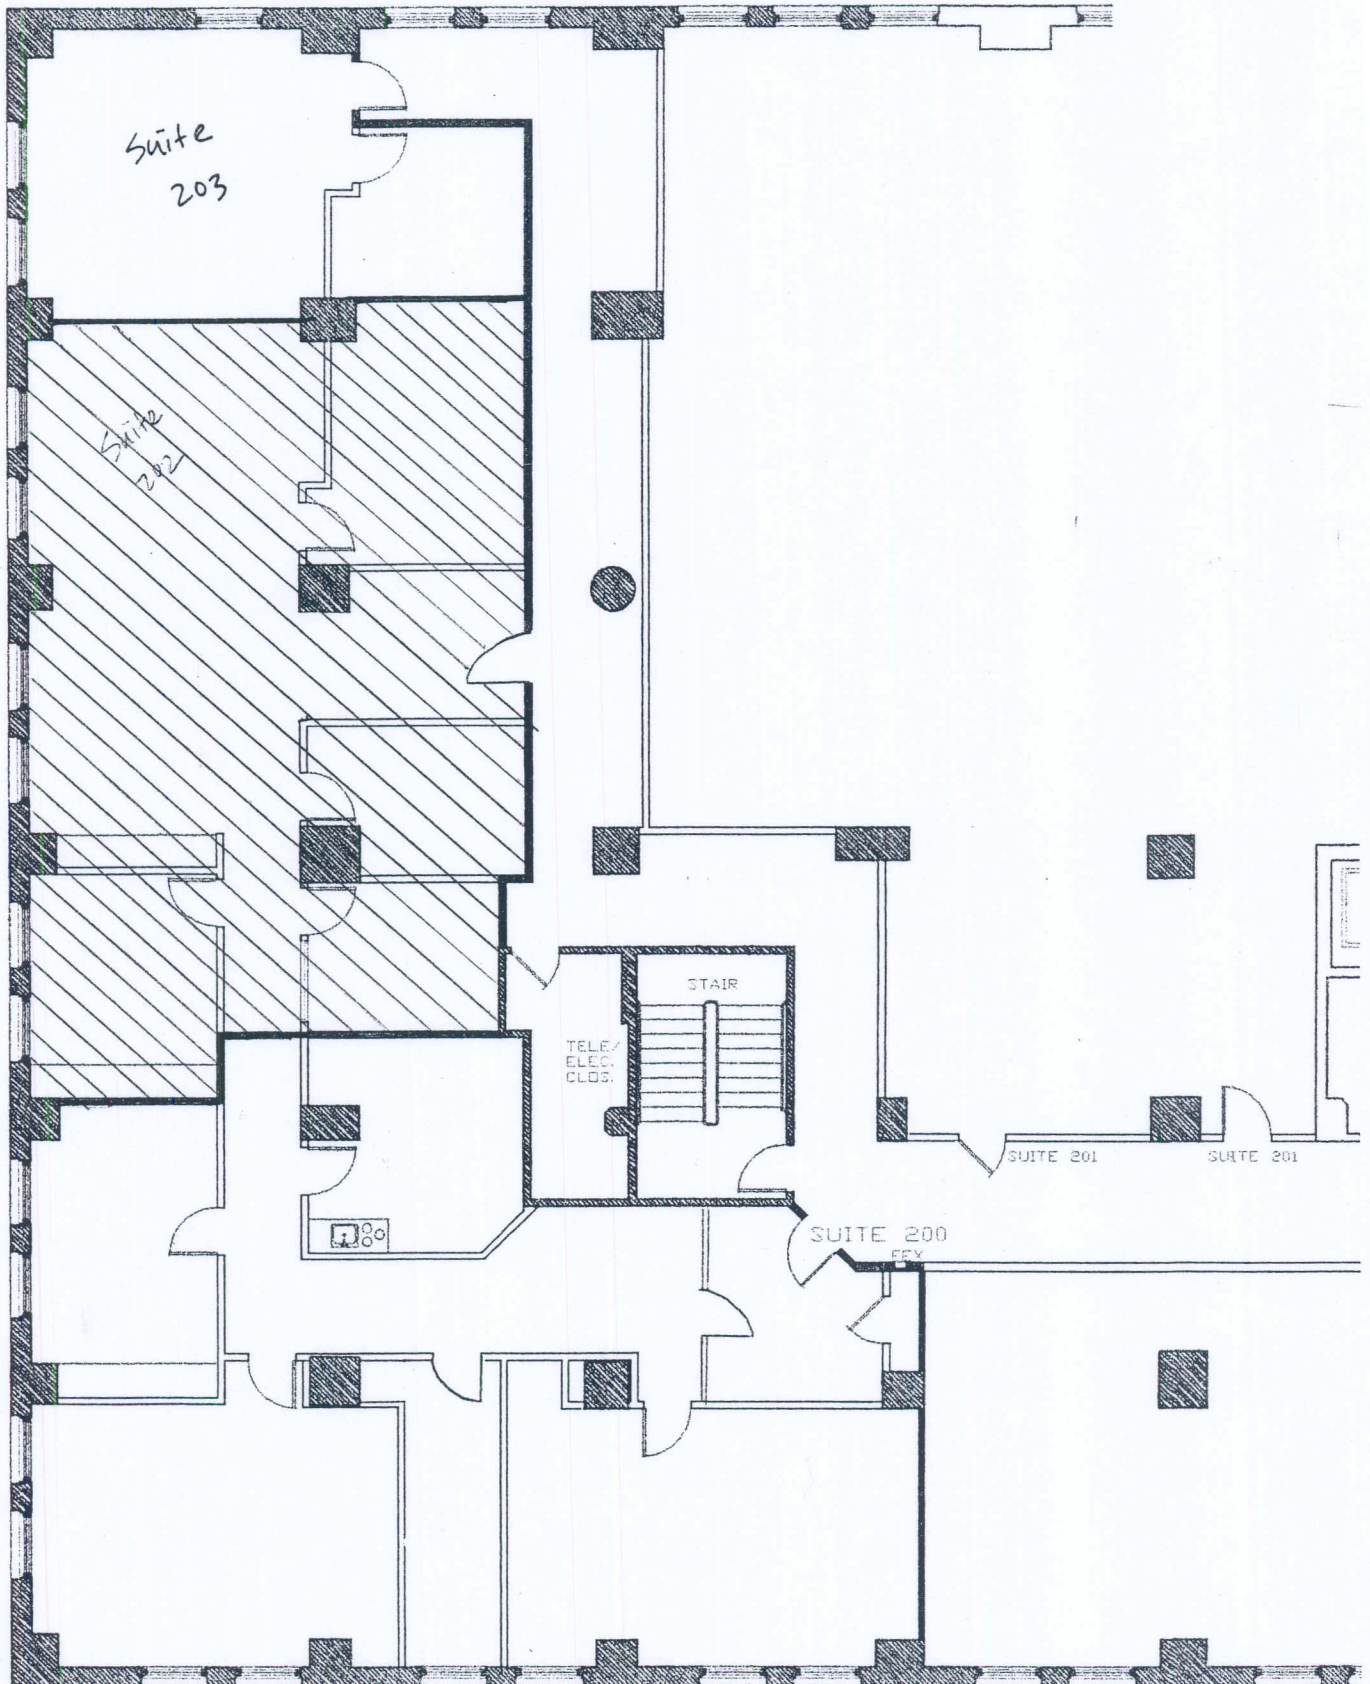

THE HERON BUILDING

510 WEST SIXTH STREET, LOS ANGELES, CALIFORNIA 90014

2,182 rsf

AVAILABLE SUITE
SUITE 200